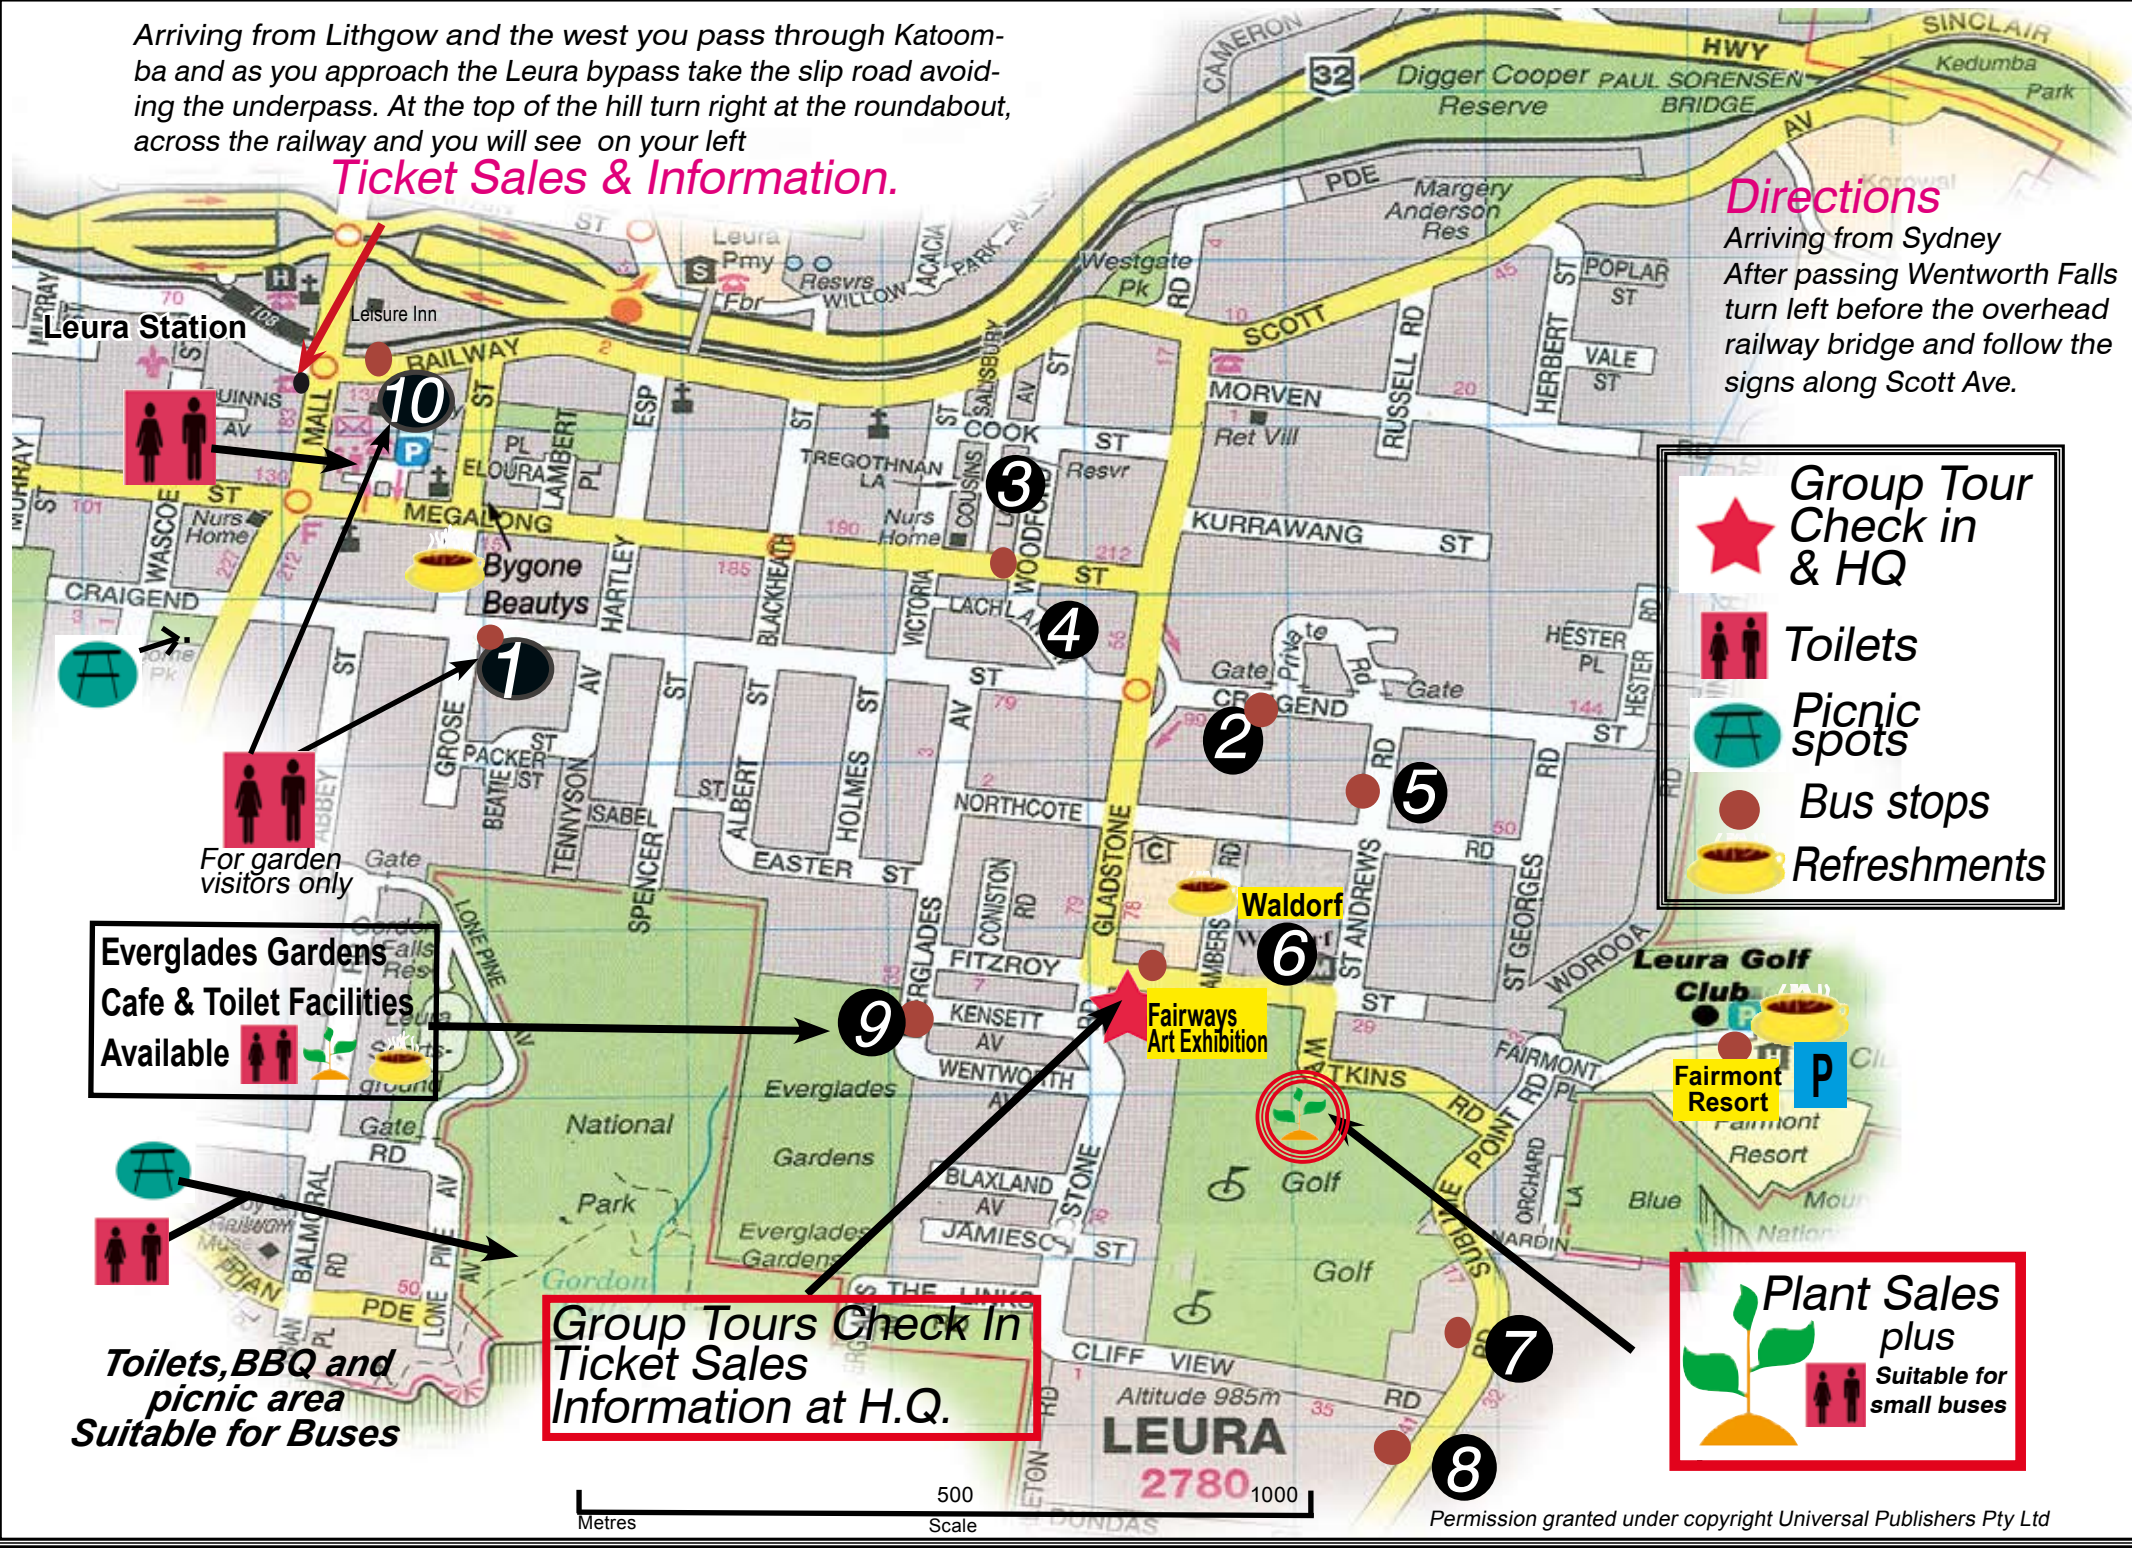

Arriving from Lithgow and the west you pass through Katoomba and as you approach the Leura bypass take the slip road avoiding the underpass. At the top of the hill turn right at the roundabout, across the railway and you will see on your left

Ticket Sales & Information.

Directions

Arriving from Sydney After passing Wentworth Falls turn left before the overhead railway bridge and follow the signs along Scott Ave.

Leura Station

10

3

4

1

2

5

6

9

7

8

**Everglades Gardens
Cafe & Toilet Facilities
Available**

**Group Tours Check In
Ticket Sales
Information at H.Q.**

**Toilets, BBQ and
picnic area
Suitable for Buses**

-  **Group Tour
Check in
& HQ**
-  **Toilets**
-  **Picnic
spots**
-  **Bus stops**
-  **Refreshments**

**Plant Sales
plus
Suitable for
small buses**